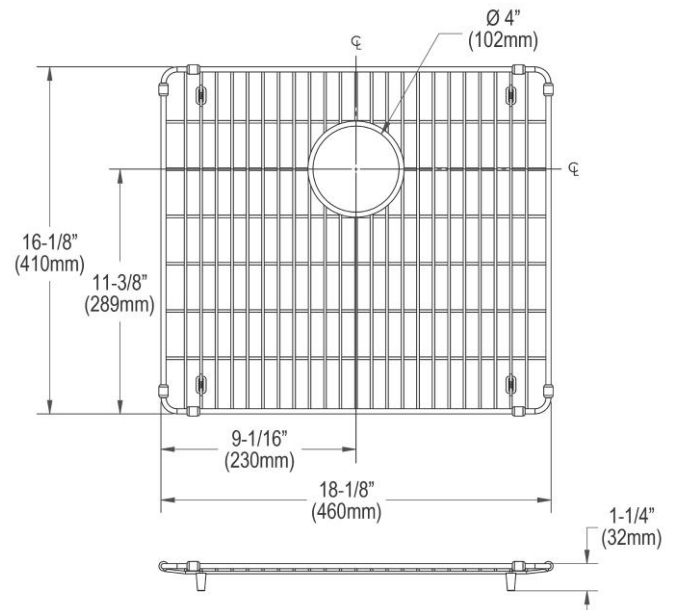

Material:	Stainless Steel
Finish:	Polished Stainless Steel
Dimensions:	18-1/8" x 16-1/8" x 1-1/4"

A Century of Tradition and Quality.

For more than 100 years, Elkay has been making innovative products and providing exceptional customer care. We take pride in offering plumbing products that make life easier, inspire change and leave the world a better place.

[Clean and Care Manual (PDF)](#)

[Clean and Care Manual (PDF)](#)

[Warranty (PDF)](#)